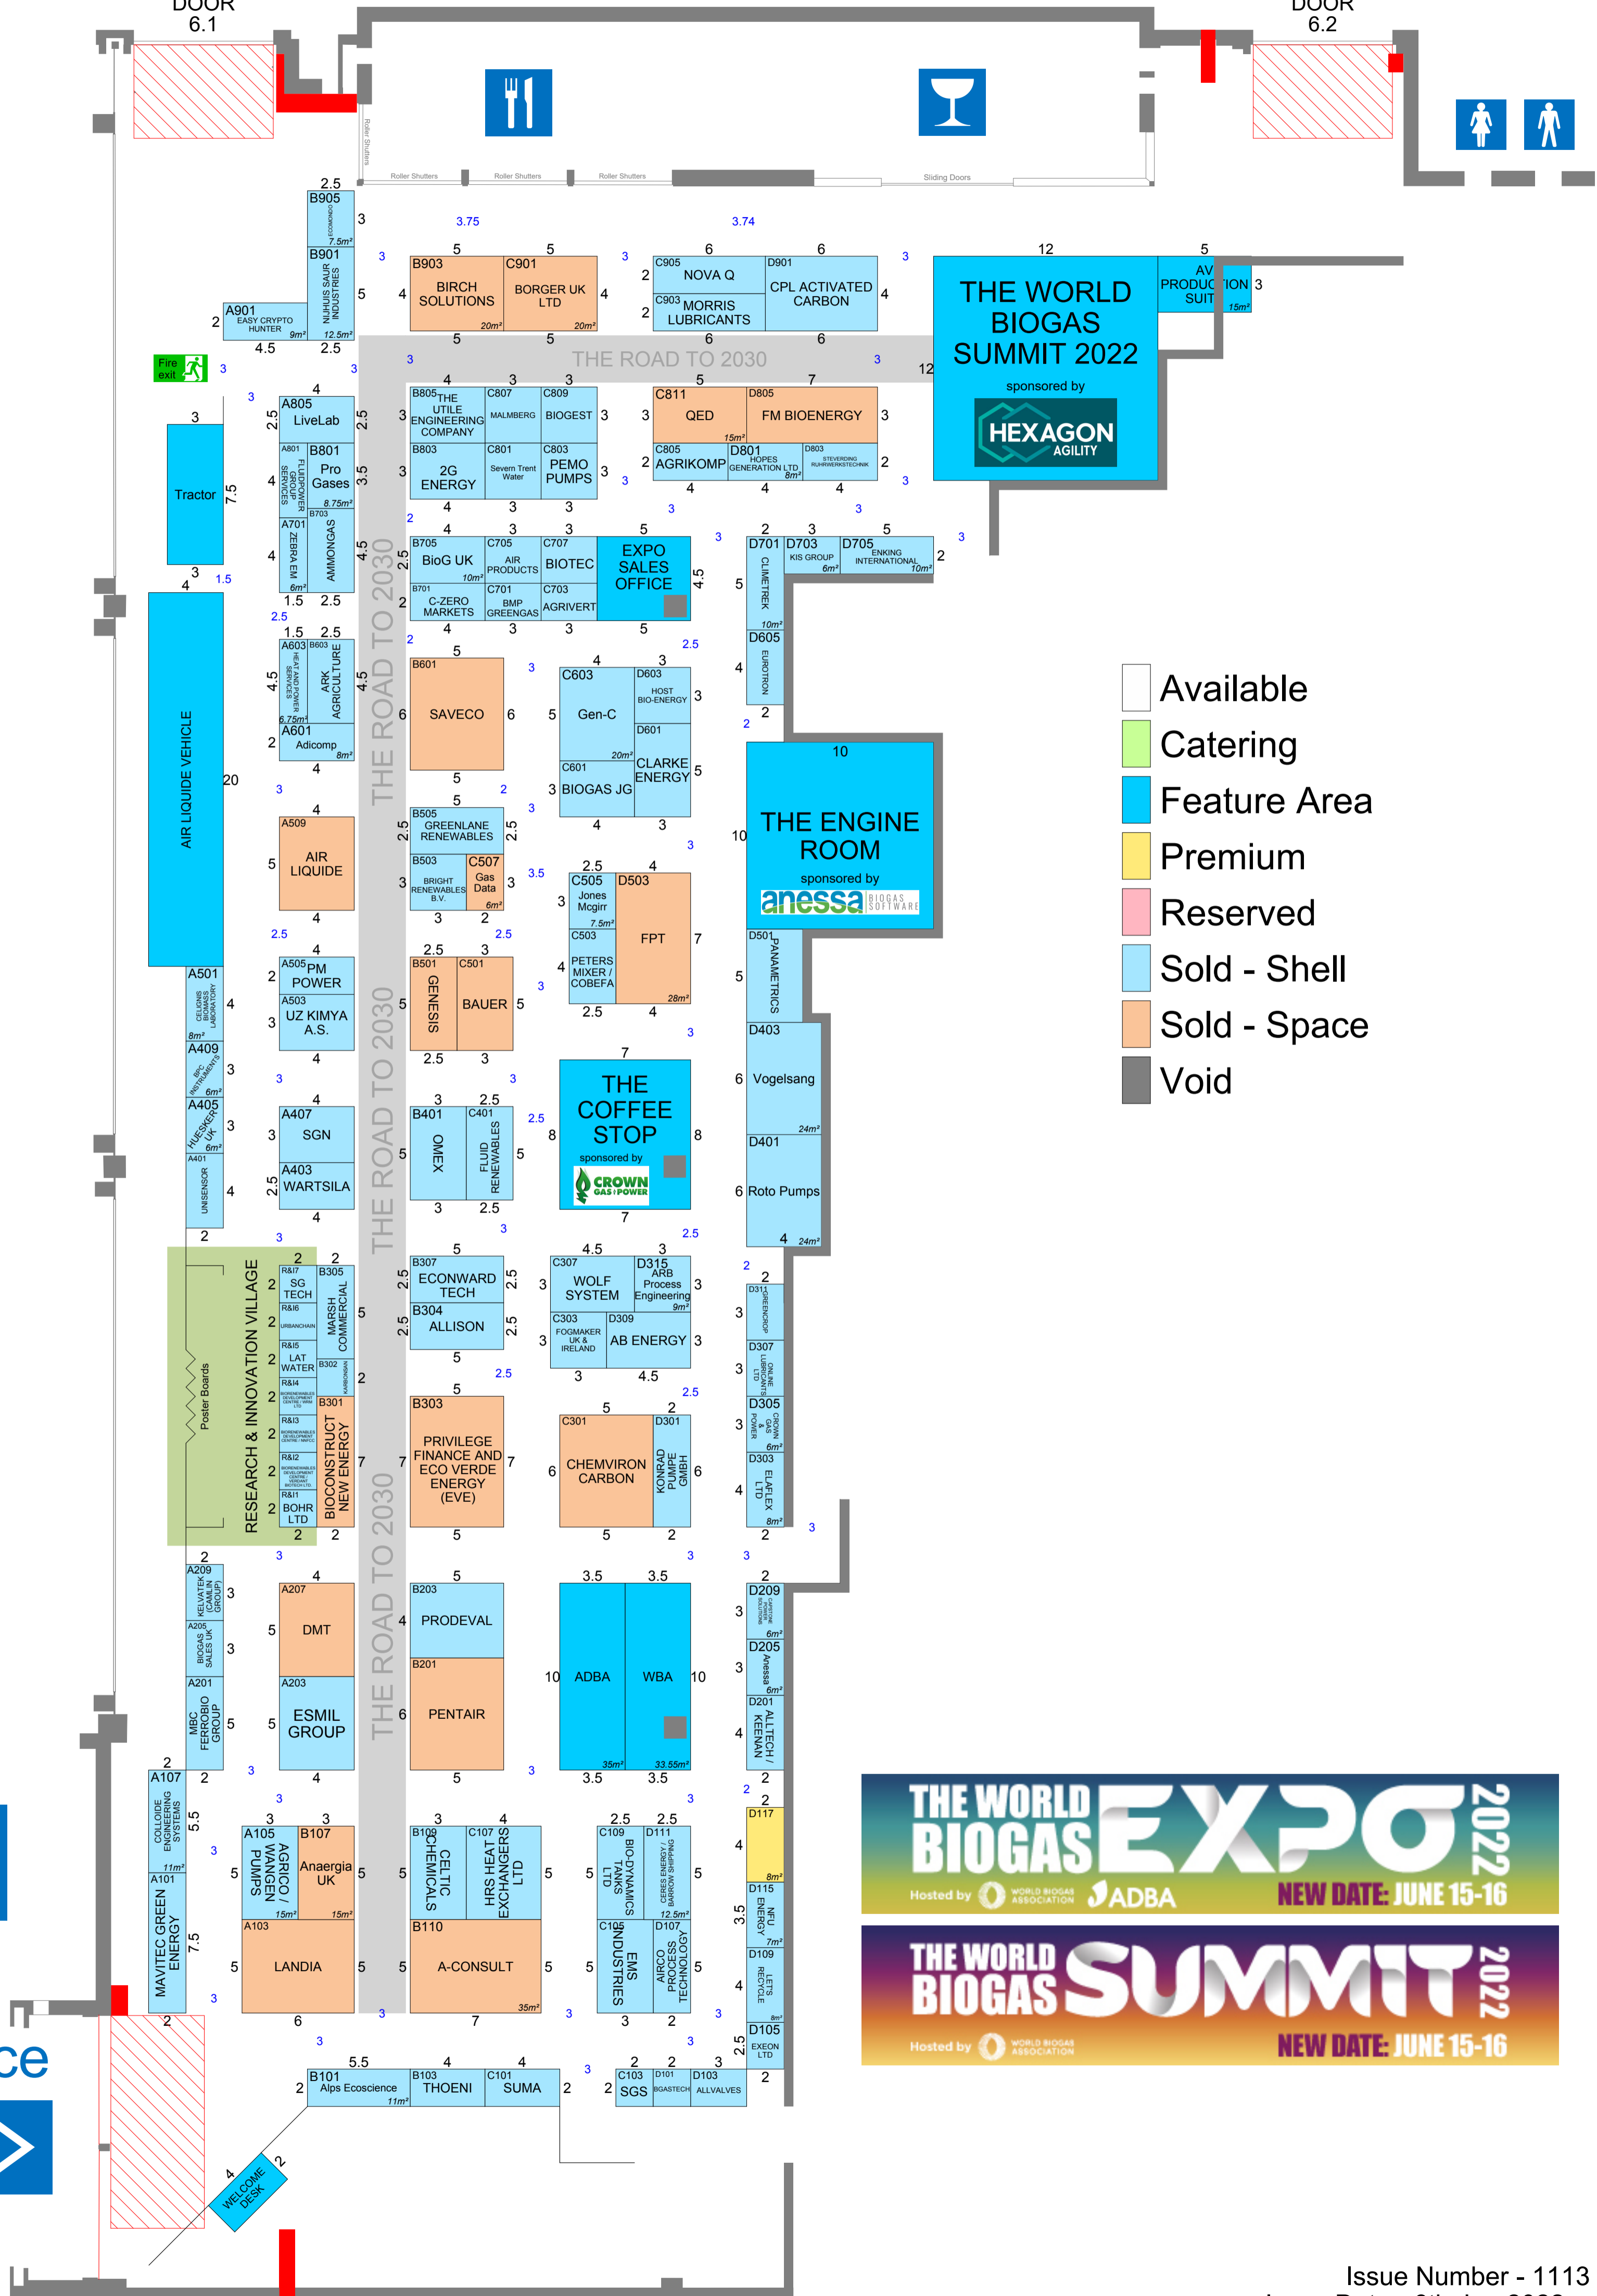

VE DOOR 6.1

VE DOOR 6.2

- Available
- Catering
- Feature Area
- Premium
- Reserved
- Sold - Shell
- Sold - Space
- Void

HALL 6

Entrance

THE WORLD BIOGAS EXPO 2022
 Hosted by WORLD BIOGAS ASSOCIATION ADBA
 NEW DATE: JUNE 15-16

THE WORLD BIOGAS SUMMIT 2022
 Hosted by WORLD BIOGAS ASSOCIATION
 NEW DATE: JUNE 15-16